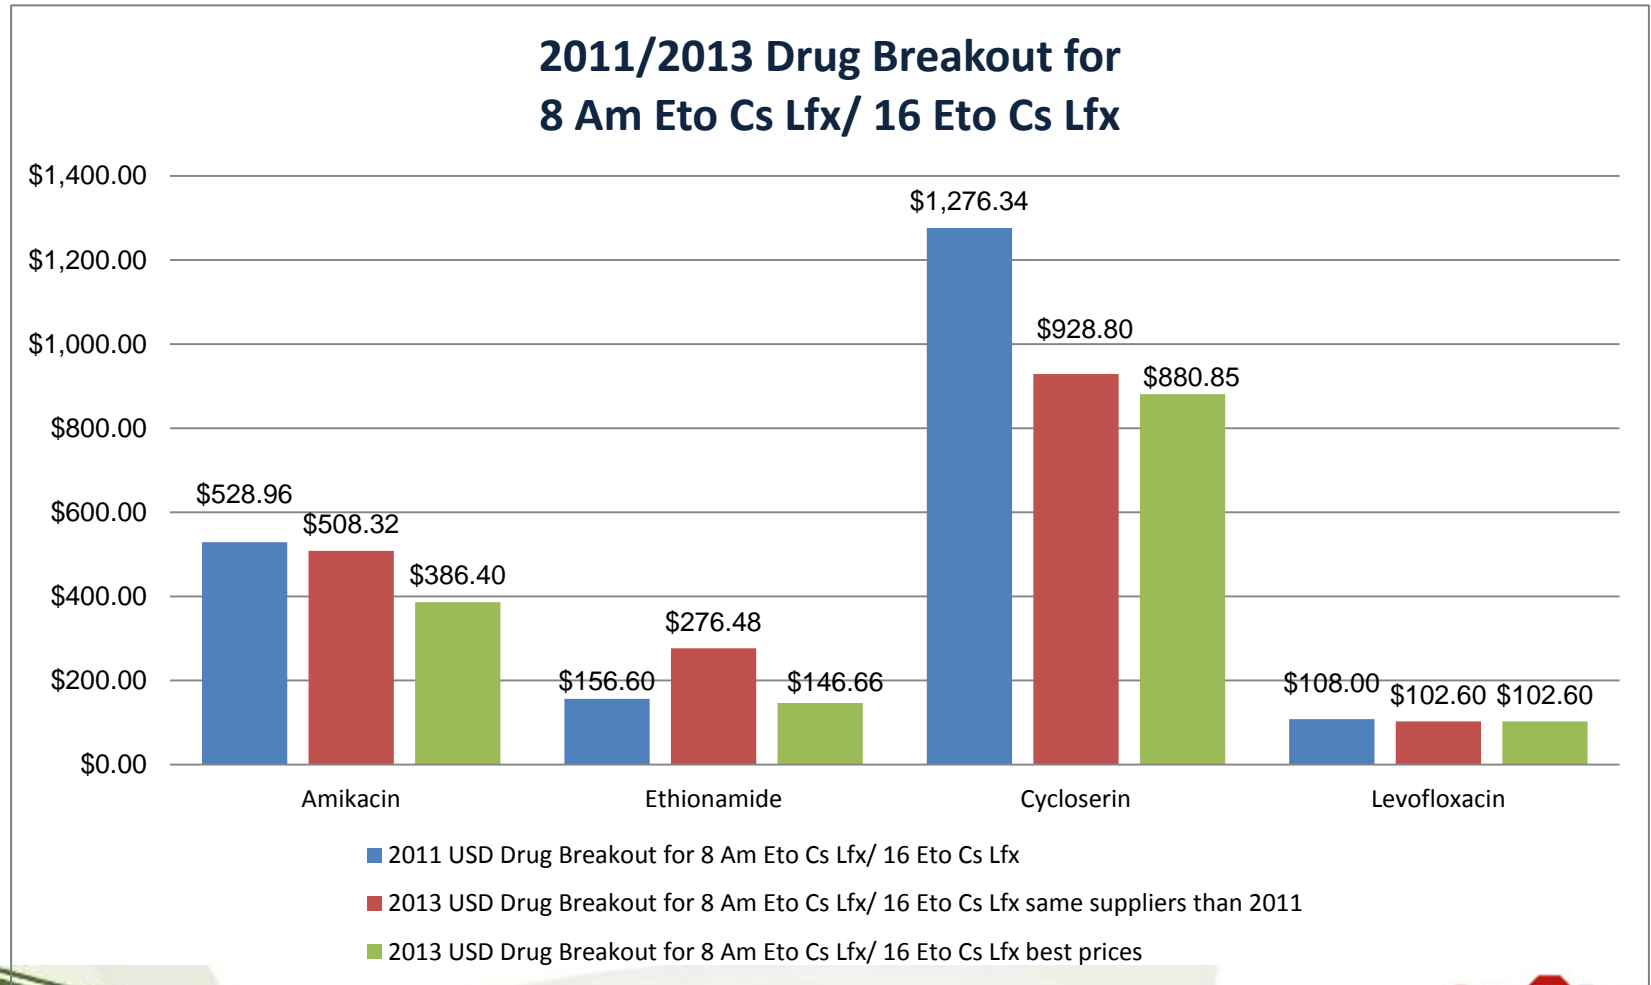

GDF Impact on SLD Dynamics: 2011 vs. 2013 treatment cost comparison / High end regimen*

*Data source for all slides: GDF ITB 2012/2013

GDF Impact on SLD Dynamics: 2011 vs. 2013 treatment cost comparison / High end regimen

GDF Impact on SLD Dynamics: 2011 vs. 2013 treatment cost comparison / Low end regimen

GDF Impact on SLD Dynamics: 2011 vs. 2013 treatment cost comparison / Low end regimen