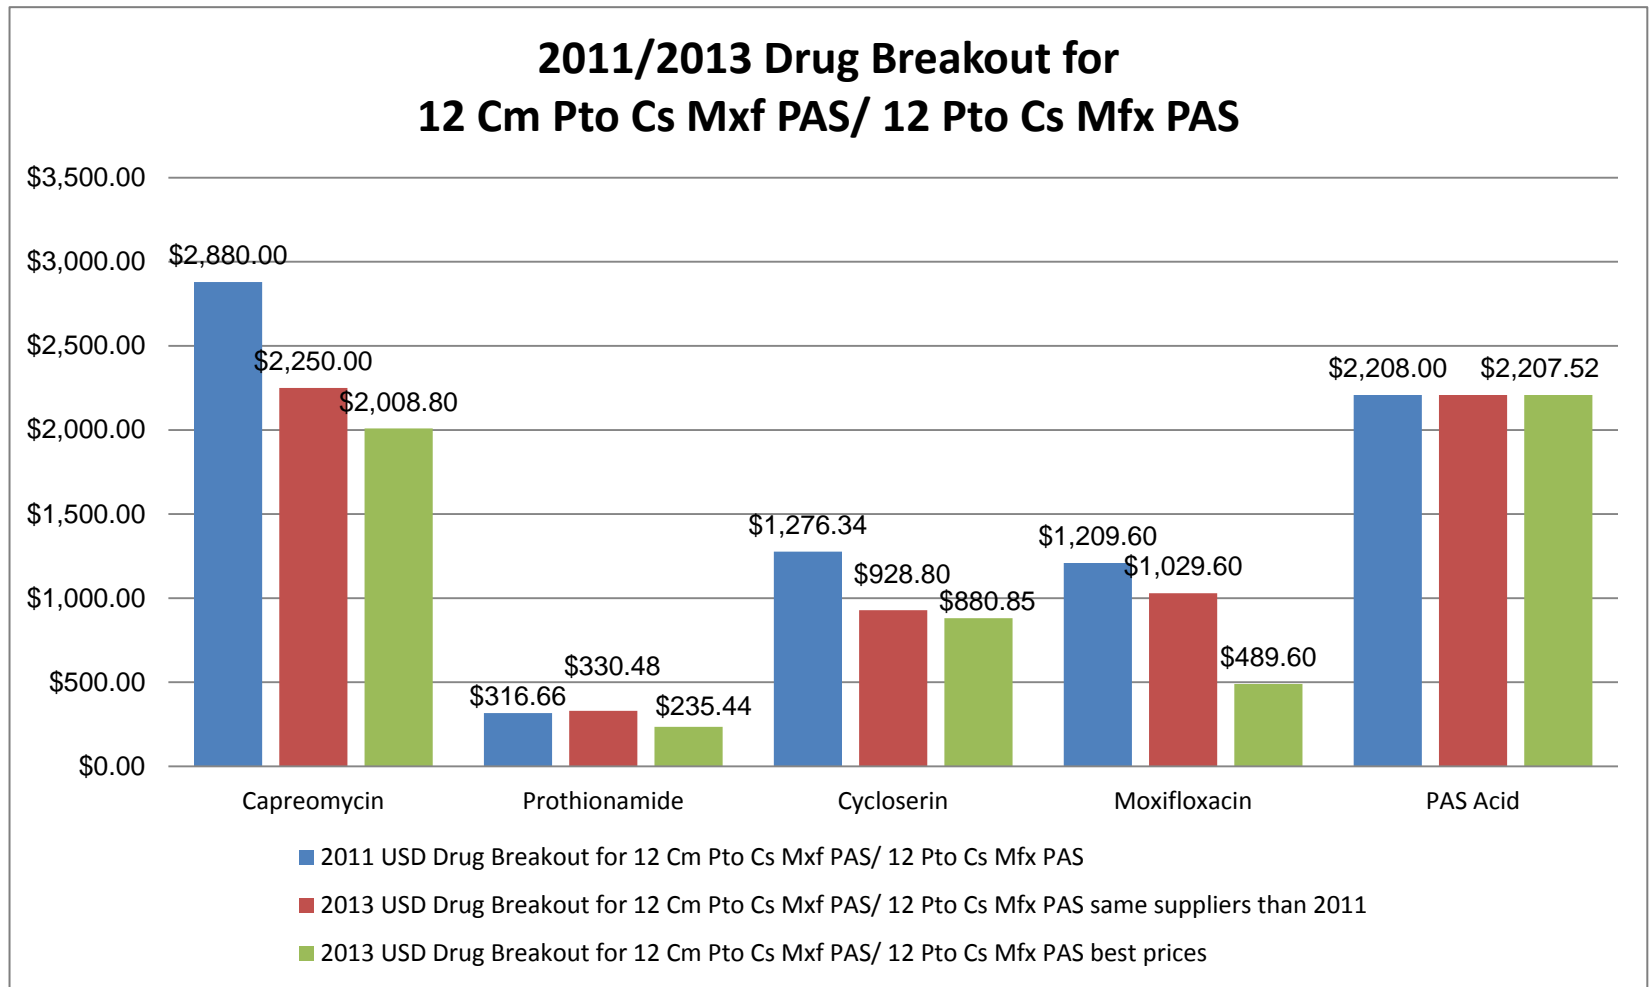

GDF Impact on SLD Dynamics: 2011 vs. 2013 treatment cost comparison / High end regimen*

*Data source for all slides: GDF ITB 2012/2013

GDF Impact on SLD Dynamics: 2011 vs. 2013 treatment cost comparison / High end regimen

GDF Impact on SLD Dynamics: 2011 vs. 2013 treatment cost comparison / Low end regimen

GDF Impact on SLD Dynamics: 2011 vs. 2013 treatment cost comparison / Low end regimen