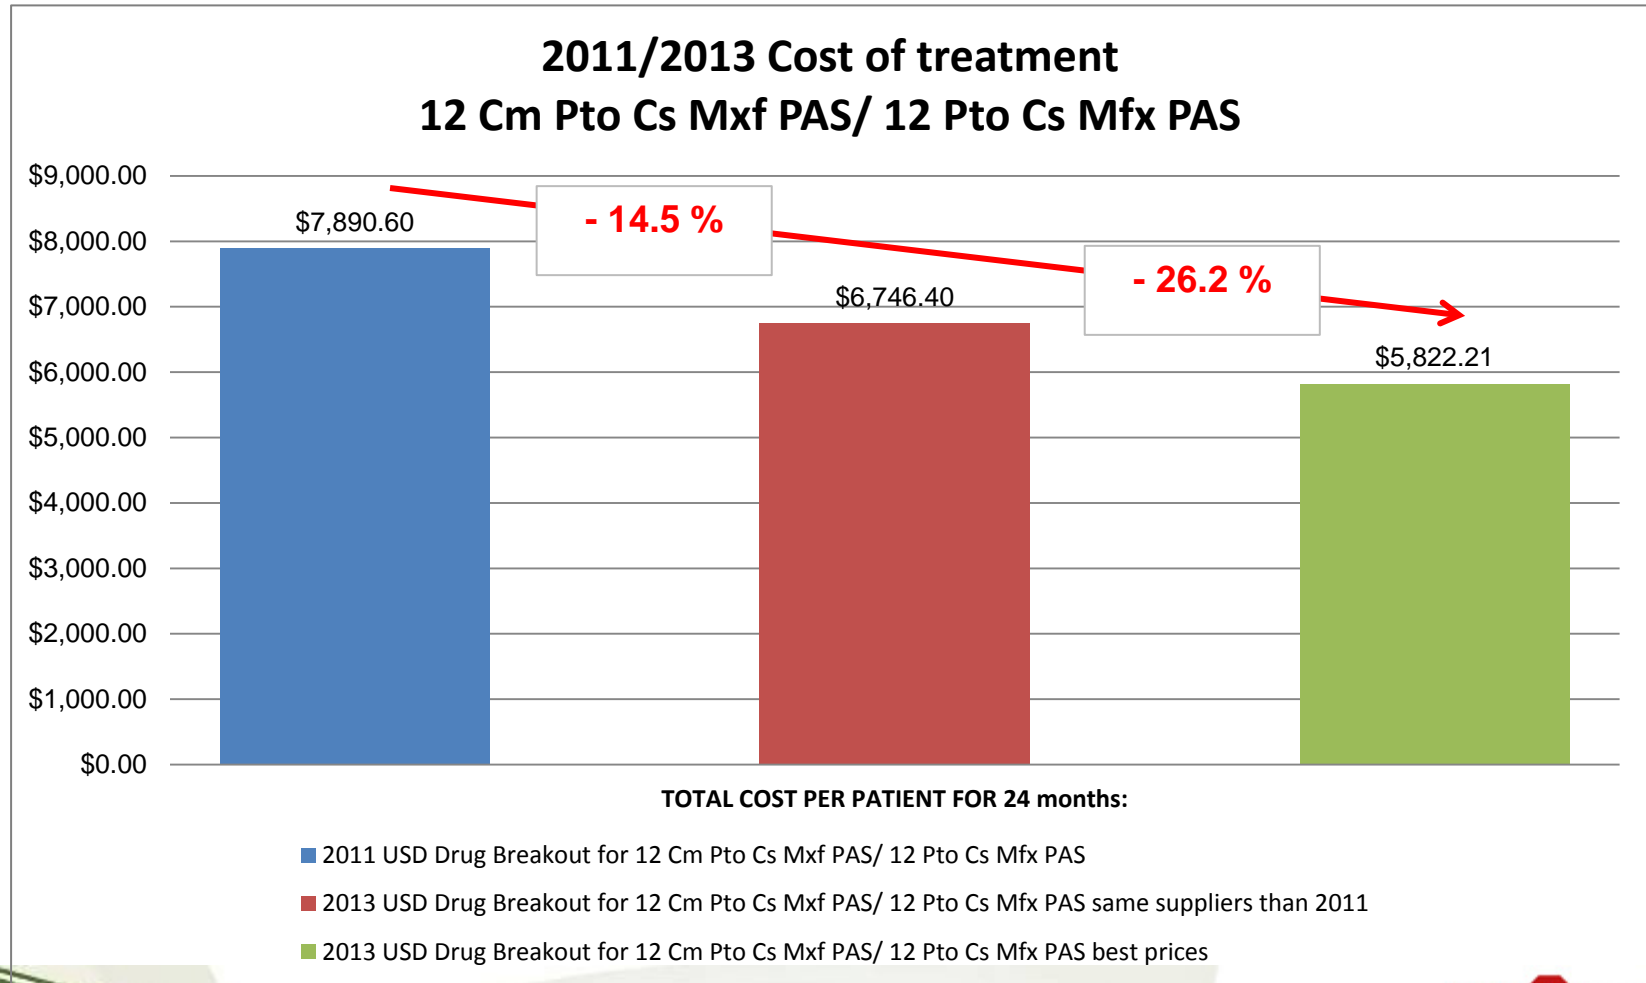

GDF Impact on SLD Dynamics: 2011 vs. 2013 treatment cost comparison / High end regimen*

*Data source for all slides: GDF ITB 2012/2013

GDF Impact on SLD Dynamics: 2011 vs. 2013 treatment cost comparison / High end regimen

GDF Impact on SLD Dynamics: 2011 vs. 2013 treatment cost comparison / Low end regimen

GDF Impact on SLD Dynamics: 2011 vs. 2013 treatment cost comparison / Low end regimen